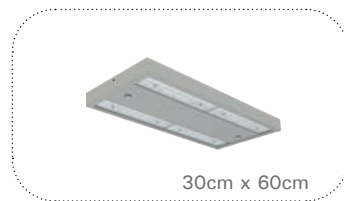

HIGH BAY LED LUMINAIRES

The initial design of LOGY IP20 high ceiling fixture had been used extensively in logistics warehouses. Now with its IP65 housing structure and 3 different optics selections, it has become the ideal solution for all high ceiling applications. Our Logy fixture, which successfully passed the temperature tests, provides the advantage of cost-effectiveness with its sheet metal casing structure.

It provides high energy saving and a short period of redemption for the business investment by bringing in maximum lighting comfort with minimum costs thanks to its specially designed suspension detail and optical solutions for logistics warehouses.

IP65

IP20