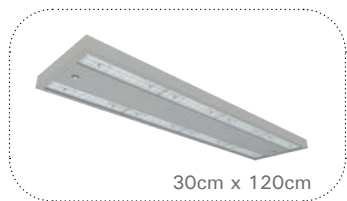

HIGH BAY LED LUMINAIRES

The initial design of LOGY IP20 high ceiling fixture had been used extensively in logistics warehouses. Now with its IP65 housing structure and 3 different optics selections, it has become the ideal solution for all high ceiling applications. Our Logy fixture, which successfully passed the temperature tests, provides the advantage of cost-effectiveness with its sheet metal casing structure.

It provides high energy saving and a short period of redemption for the business investment by bringing in maximum lighting comfort with minimum costs thanks to its specially designed suspension detail and optical solutions for logistics warehouses.

IP65

IP20