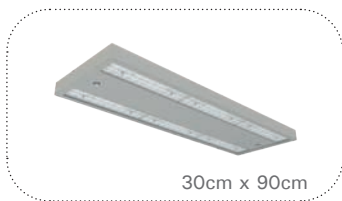

HIGH BAY LED LUMINAIRES

The initial design of LOGY IP20 high ceiling fixture had been used extensively in logistics warehouses. Now with its IP65 housing structure and 3 different optics selections, it has become the ideal solution for all high ceiling applications. Our Logy fixture, which successfully passed the temperature tests, provides the advantage of cost-effectiveness with its sheet metal casing structure.

It provides high energy saving and a short period of redemption for the business investment by bringing in maximum lighting comfort with minimum costs thanks to its specially designed suspension detail and optical solutions for logistics warehouses.

IP65

IP20