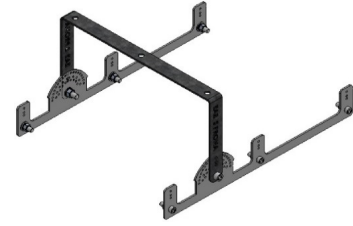

Triple Standard Hanger Set

Order Code : 3126250

Product Code : SPR IKILI SEPET ASKI TK

Double Swivel Bracket

SPRONA

348 W Harbour and Outdoor LED Area Lighting Luminaire

3242574 SPR 348U 50CM00 35 49K8

Suspension Set

Order Code : 3126254
Product Code : SPR UCLU SEPET ASKI TK

Triple Swivel Bracket

Order Code : 3126249
Product Code : SPR IKILI PROJEKTR ASKI TK

Double Projector Hanger Set

Order Code : 3126253
Product Code : SPR UCLU PROJEKTR ASKI TK