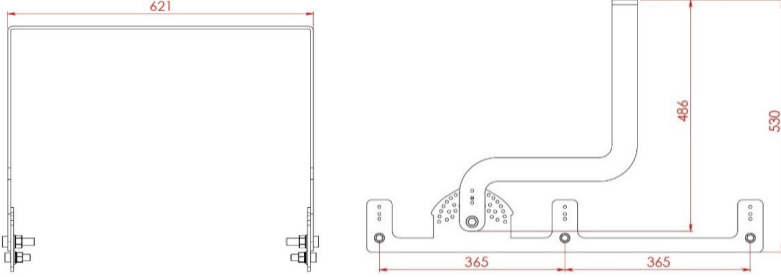

SPRONA

348 W Harbour and Outdoor LED Area Lighting Luminaire

3242574 SPR 348U 50CM00 35 49K8

Suspension Set

Order Code : 3126254
Product Code : SPR UCLU SEPET ASKI TK