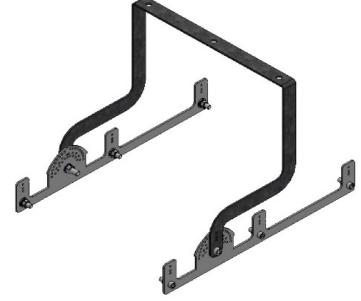

Triple Swivel Bracket