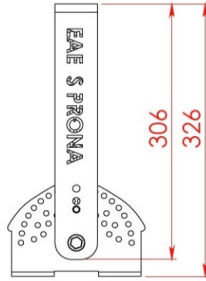

SPRONA

348 W Harbour and Outdoor LED Area Lighting Luminaire

3242574 SPR 348U 50CM00 35 49K8

a

b

Dimensions (mm)

	a	b	h
Single Model	605	249	220
Double Model	605	615	220
Triple Model	605	980	220

Weight (kg)

Single Model	15.4
Double Model	41
Triple Model	65

b

Double Model

a

b

Triple Model

Double Model Movable

90° National position

(In steps of five degrees)

Triple Model Movable

90° National position

(In steps of five degrees)

SPRONA

348 W Harbour and Outdoor LED Area Lighting Luminaire

3242574 SPR 348U 50CM00 35 49K8

Suspension Set