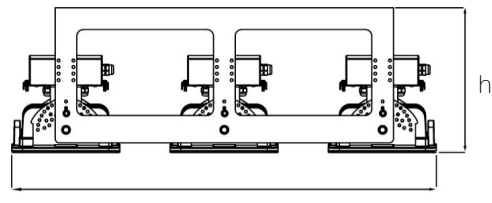

Single Model	15.4
Double Model	41
Triple Model	65

b

Double Model

a

b

Triple Model

Double Model Movable

90° National position

(In steps of five degrees)

Triple Model Movable

90° National position

(In steps of five degrees)

SPRONA

348 W Harbour and Outdoor LED Area Lighting Luminaire

3242574 SPR 348U 50CM00 35 49K8

Suspension Set