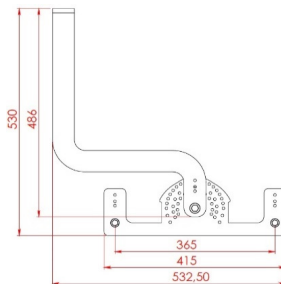

Order Code : 3126250

Product Code : SPR IKILI SEPET ASKI TK

Double Swivel Bracket