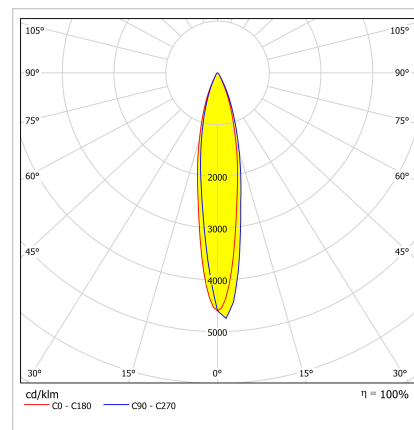

Photometric Curve

Optional Features

Correlated Color Temperatures	: 4000K, 5700K, 6500K
Angle Options	: 20°, 60°