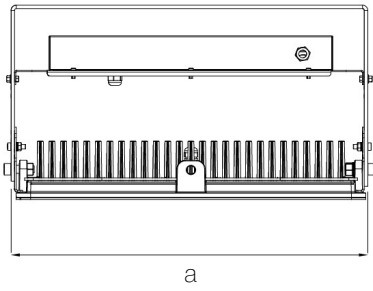

SPRONA

348 W Harbour and Outdoor LED Area Lighting Luminaire

3242574 SPR 348U 50CM00 35 49K8

a

b

Dimensions (mm)

	a	b	h
Single Model	605	249	220
Double Model	605	615	220
Triple Model	605	980	220

Weight (kg)