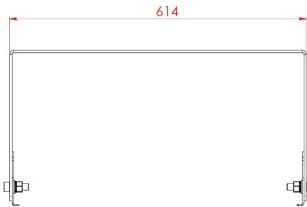

Order Code : 3126255

Product Code : SPR UCLU STD ASKI TK

Triple Standard Hanger Set