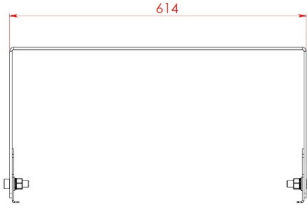

SPRONA

348 W Harbour and Outdoor LED Area Lighting Luminaire

3242574 SPR 348U 50CM00 35 49K8

a

b

Dimensions (mm)

	a	b	h
Single Model	605	249	220
Double Model	605	615	220
Triple Model	605	980	220

Weight (kg)

Single Model	15.4
Double Model	41
Triple Model	65

b

Double Model

a

b

Triple Model

Double Model Movable

90° National position

(In steps of five degrees)

Triple Model Movable

90° National position

(In steps of five degrees)

SPRONA

348 W Harbour and Outdoor LED Area Lighting Luminaire

3242574 SPR 348U 50CM00 35 49K8

Suspension Set