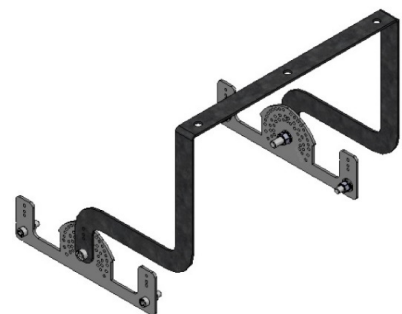

(In steps of five degrees)

Triple Model Movable

90° National position

(In steps of five degrees)

SPRONA

348 W Harbour and Outdoor LED Area Lighting Luminaire

3242574 SPR 348U 50CM00 35 49K8

Suspension Set

Order Code : 3126252

Product Code : SPR TEKLI ASKI TK

Single Standard Hanger Set

Order Code : 3126251

Product Code : SPR IKILI STD ASKI TK

Double Standard Hanger Set

Order Code : 3126255

Product Code : SPR UCLU STD ASKI TK

Triple Standard Hanger Set

Order Code : 3126250

Product Code : SPR IKILI SEPET ASKI TK

Double Swivel Bracket

SPRONA

348 W Harbour and Outdoor LED Area Lighting Luminaire

3242574 SPR 348U 50CM00 35 49K8

Suspension Set