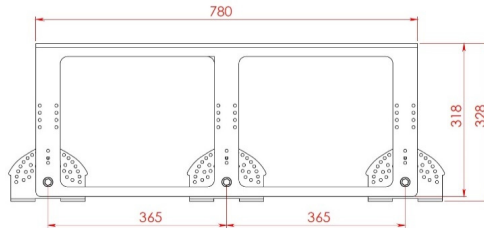

Order Code : 3126255

Product Code : SPR UCLU STD ASKI TK

Triple Standard Hanger Set