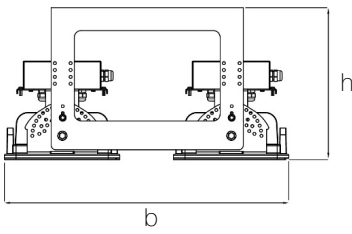

SPRONA

348 W Harbour and Outdoor LED Area Lighting Luminaire

3242574 SPR 348U 50CM00 35 49K8

a

b

Dimensions (mm)

	a	b	h
Single Model	605	249	220
Double Model	605	615	220
Triple Model	605	980	220

Weight (kg)

Single Model	15.4
Double Model	41
Triple Model	65

b

Double Model

a

b

Triple Model

Double Model Movable

90° National position