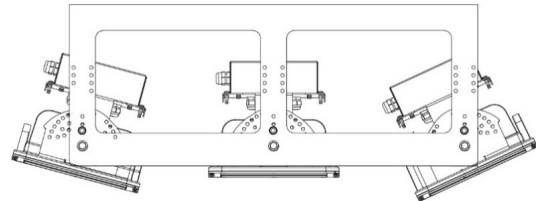

SPRONA

348 W Harbour and Outdoor LED Area Lighting Luminaire

3242574 SPR 348U 50CM00 35 49K8

a

b

Dimensions (mm)

	a	b	h
Single Model	605	249	220
Double Model	605	615	220
Triple Model	605	980	220

Weight (kg)

Single Model	15.4
Double Model	41
Triple Model	65

b

Double Model

a

b

Triple Model

Double Model Movable

90° National position

(In steps of five degrees)

Triple Model Movable

90° National position

(In steps of five degrees)

SPRONA

348 W Harbour and Outdoor LED Area Lighting Luminaire

3242574 SPR 348U 50CM00 35 49K8

Suspension Set