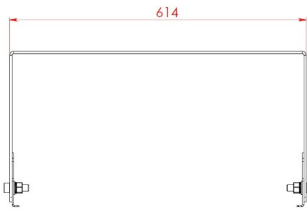

Order Code : 3126251

Product Code : SPR IKILI STD ASKI TK

Double Standard Hanger Set