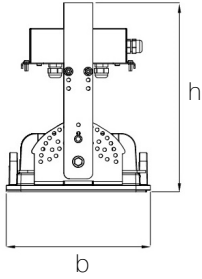

SPRONA

348 W Harbour and Outdoor LED Area Lighting Luminaire

3242574 SPR 348U 50CM00 35 49K8

a

b

Dimensions (mm)

	a	b	h
Single Model	605	249	220
Double Model	605	615	220
Triple Model	605	980	220

Weight (kg)