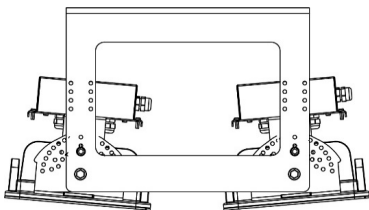

Single Model	15.4
Double Model	41
Triple Model	65

b

Double Model

a

b

Triple Model

Double Model Movable

90° National position

(In steps of five degrees)

Triple Model Movable

90° National position

(In steps of five degrees)

SPRONA

348 W Harbour and Outdoor LED Area Lighting Luminaire

3242574 SPR 348U 50CM00 35 49K8

Suspension Set