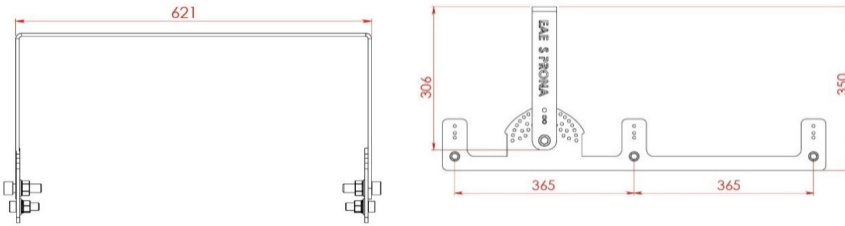

Order Code : 3126253
Product Code : SPR UCLU PROJEKTR ASKI TK