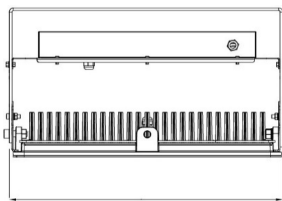

SPRONA

348 W Harbour and Outdoor LED Area Lighting Luminaire

3242574 SPR 348U 50CM00 35 49K8

a

b

Dimensions (mm)

	a	b	h
Single Model	605	249	220
Double Model	605	615	220
Triple Model	605	980	220

Weight (kg)

Single Model	15.4
Double Model	41
Triple Model	65

b

Double Model

a

b

Triple Model

Double Model Movable

90° National position