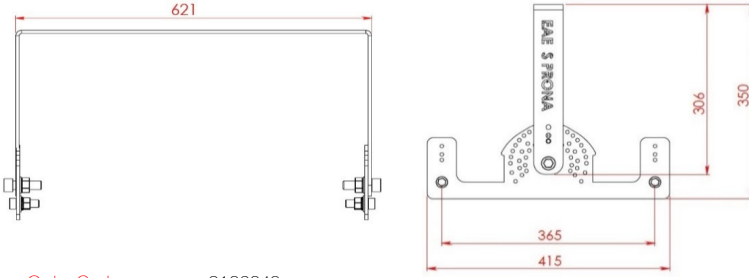

Order Code : 3126249
Product Code : SPR IKILI PROJEKTR ASKI TK