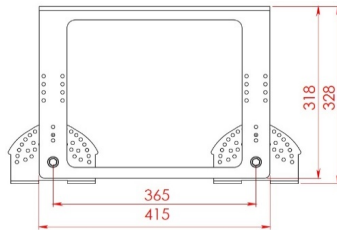

Order Code : 3126251

Product Code : SPR IKILI STD ASKI TK

Double Standard Hanger Set