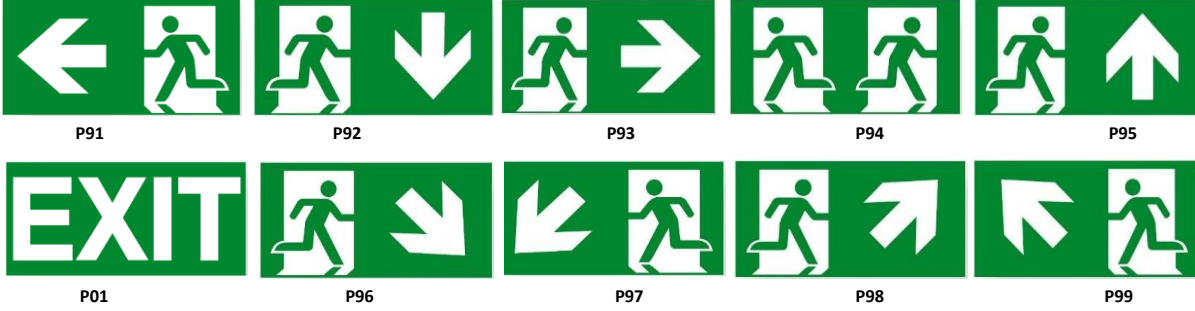

EXIT PLEK MAXI TY

8 W Emergency Direction LED Luminaire

3290497 EXT 008U 65TY02 0K8 20 PLK MX FLP

Dimensions (mm)

	a	b	h
Standard	610	400	55
Flag	608	398	-

Weight (kg)

Standard	3.500

Visibility Distance

L Wall Mounting Set 500x140cm

Order Code : 3333359

Product Code : EXIT PLK MX DUVAR MNTJ APARATI FLP

- The device needs to be charged and discharged for 48 hours twice. After the third 48-hour charge, it will run for 3 hours.
- EAE, reserves the right to make changes without prior notice.

engineering the light

EAE Aydınlatma A.Ş.
İkitelli Organize Sanayi Bölgesi Eski Turgut Özal Caddesi No:20 Başakşehir / İSTANBUL-TURKEY
Phone: +90 212 413 21 00 (pbx) Fax: +90 212 549 37 90
www.eaeaydinlatma.com.tr

Revision Date: 1.12.2023