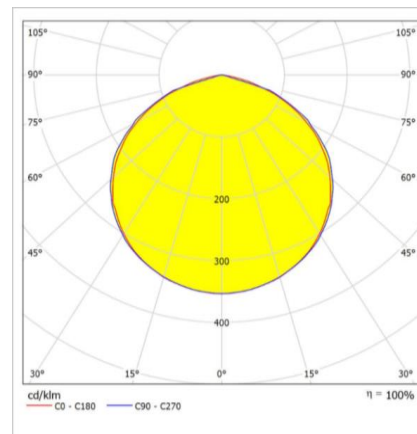

Photometric Curve

Emergency Kit Status

Power Consumption (Non Maintained)	: 2 W
Final Luminous Flux	: 200 lm
Dali (Option)	: Yes
Run Mode	: Non maintained