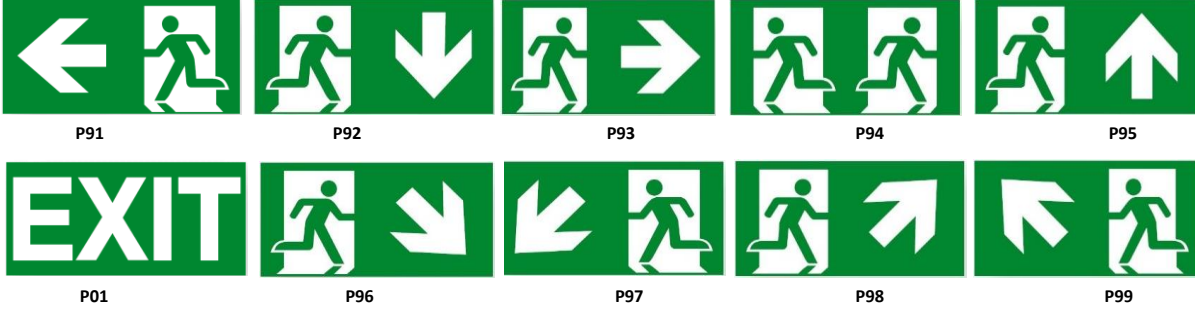

EXIT PLEK MIDI TY

3 W Emergency Direction LED Luminaire

3295466 EXT 003U 65TY02 240 20 PLK MD FLP

Dimensions (mm)

	a	b	h
Standard	420	220	55
Flag	408	208	-

Weight (kg)

Standard	1,50

Suspension Set

Steel Wire Suspension Kit (1 mt)

Order Code : 3241728

Product Code : EXT TRC ASKI TAKIM FLP

Visibility Distance

- The device needs to be charged and discharged for 48 hours twice. After the third 48-hour charge, it will run for 3 hours.
- EAE, reserves the right to make changes without prior notice.

EAE Aydınlatma A.Ş.
İkitelli Organize Sanayi Bölgesi Eski Turgut Özal Caddesi No:20 Başakşehir / İSTANBUL-TURKEY
Phone: +90 212 413 21 00 (pbx) Fax: +90 212 549 37 90
www.eaeaydinlatma.com.tr

Revision Date: 4.12.2023