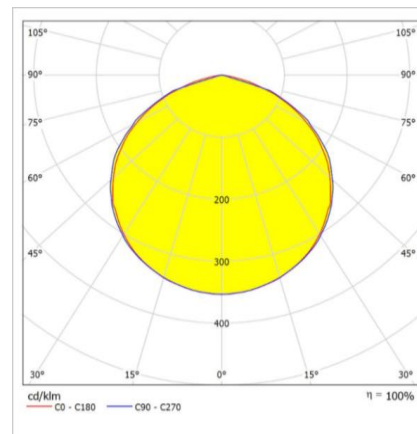

### Photometric Curve

#### Optical & Electrical Features

Power Consumption (Maintained) : 3 W

Final Luminous Flux	: 270 lm
Efficacy	: 90 lm/W
Input Voltage	: 220-240 V AC
Frequency	: 50-60 Hz
Power Factor	: $\cos \phi > 0,9$
Correlated Color Temperature	: 6500K
Color Rendering Index	: >80
Charge Duration	: 48 hours
Visibility Range	: 40m